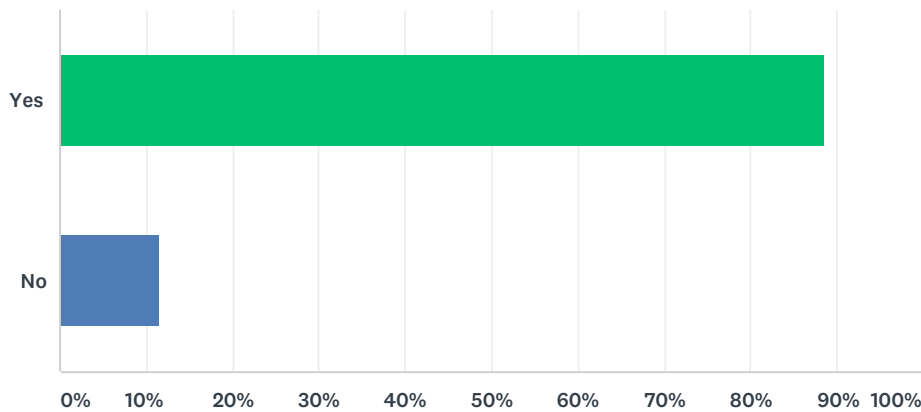

access?

Answered: 26 Skipped: 0

ANSWER CHOICES	RESPONSES
Yes	88.46% 23
No	11.54% 3
TOTAL	26

Q8 Any other comments you'd like to add?

Answered: 24 Skipped: 2

Q9 Please provide your details below if you'd like to be kept up to date with developments on this subject

Answered: 16 Skipped: 10

ANSWER CHOICES	RESPONSES
Name	87.50% 14
Company	6.25% 1
Address	93.75% 15
Address 2	12.50% 2
City/Town	43.75% 7
State/Province	12.50% 2
ZIP/Postal Code	93.75% 15
Country	31.25% 5
Email Address	31.25% 5
Phone Number	75.00% 12