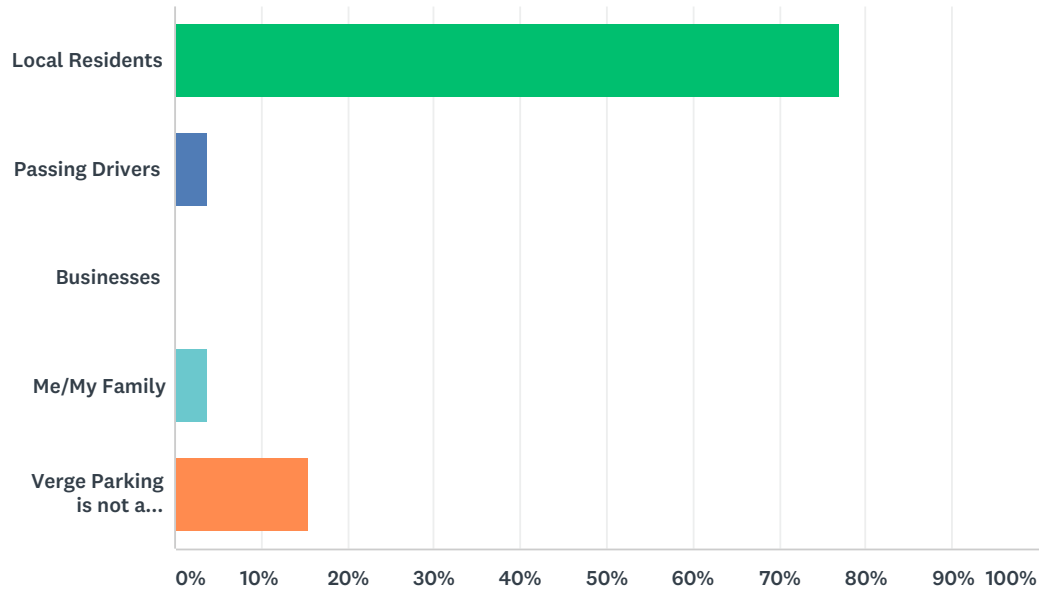

Q1 Do you live in an area where verge parking causes a concern?

Answered: 26 Skipped: 0

ANSWER CHOICES	RESPONSES
Yes	84.62% 22
No	15.38% 4
TOTAL	26

Q2 In General, do you think verge parking is a problem?

Answered: 26 Skipped: 0

ANSWER CHOICES	RESPONSES
Yes	84.62% 22
No	15.38% 4
No views either way	0.00% 0
TOTAL	26

Q3 Are there specific areas where you think verge parking is a problem?

Answered: 18 Skipped: 8

Q4 If verge parking is a concern, who do you think parks on the verges?

Answered: 26 Skipped: 0

ANSWER CHOICES	RESPONSES	
Local Residents	76.92%	20
Passing Drivers	3.85%	1
Businesses	0.00%	0
Me/My Family	3.85%	1
Verge Parking is not a concern	15.38%	4
TOTAL		26