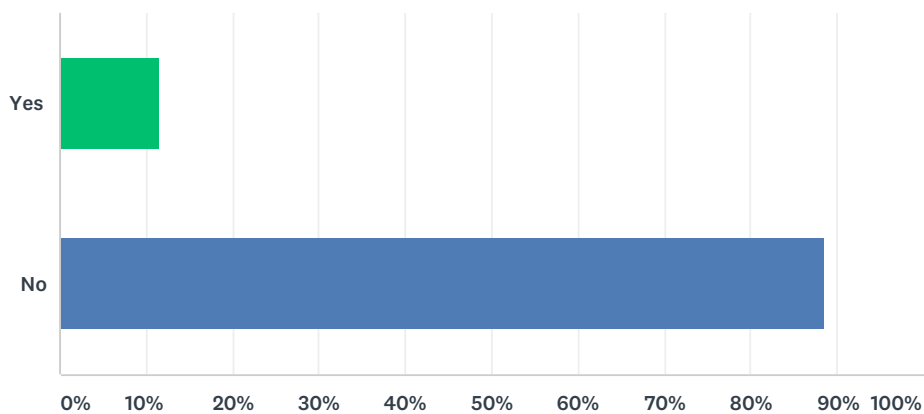

Q6 Would you consider yourself to have a disability or requiring bespoke access to your property?

Answered: 26 Skipped: 0

ANSWER CHOICES	RESPONSES
Yes	11.54% 3
No	88.46% 23
TOTAL	26

Q7 Does your property currently have a dropped kerb for driveway