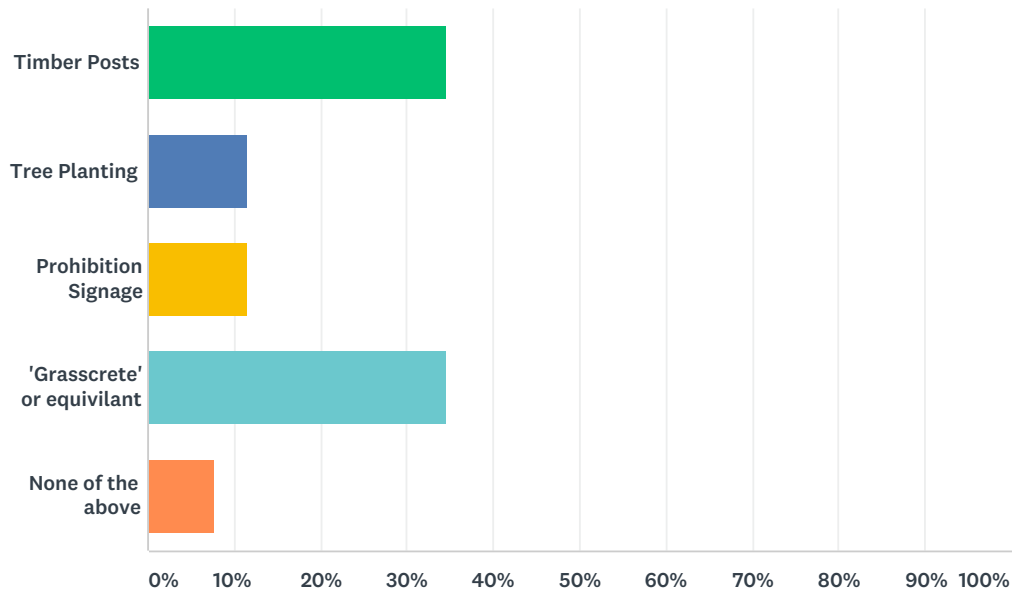

ANSWER CHOICES	RESPONSES
Timber Posts	34.62% 9
Tree Planting	11.54% 3
Prohibition Signage	11.54% 3
'Grasscrete' or equivalent	34.62% 9
None of the above	7.69% 2
TOTAL	26